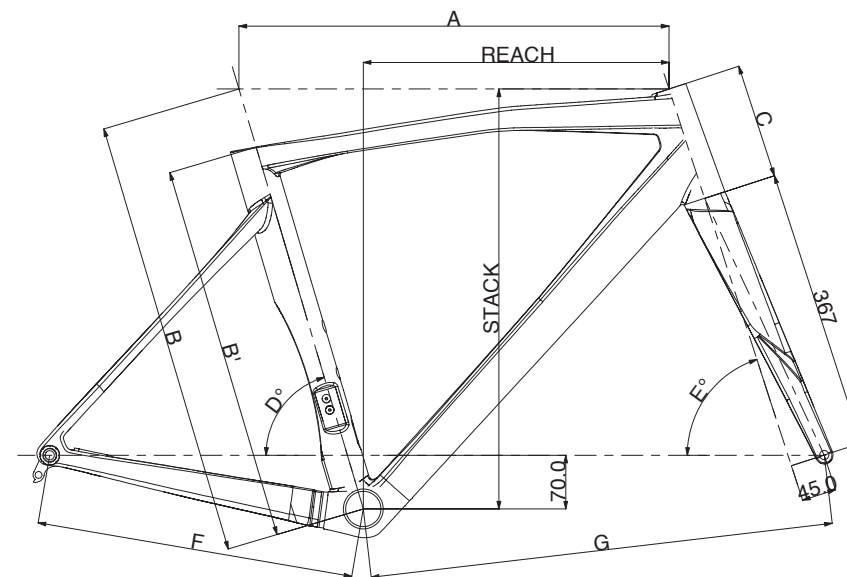

# SCURO **25** DB

Carbon monocoque T700/T800	Frame weight 950 g (size M)	Five sizes S, M, L, XL, XXL	Bottom bracket PF30
Inner cables routing for mechanical and electronic devices	Adjustable aero seatpost weight 235 g	Carbon monocoque EDG DB fork weight 430 g	Tapered headtube 1"1/8 - 1"1/2 with integrated headset SSDIFF83
Compatible hanger FRCDPP12LD	Recommended trough axle item number front fork PP12012 - M12*P1.5*120	Recommended trough axle item number rear PP16512 - M12*P1.5*165	

Refer. design	SIZE				
	S	M	L	XL	XXL
A	520	540	561	575	590
B	535	550	571	601	603
B1	458	472	492	522	540
C	115	130	150	180	200
D	74°	74°	73,5°	73,5°	73°
E	71°	72°	72°	72°	72°
F	413	413	416	416	416
G	572	589	605,5	620	635
REACH	368	388	399	404	408
STACK	511	529	548	576	595